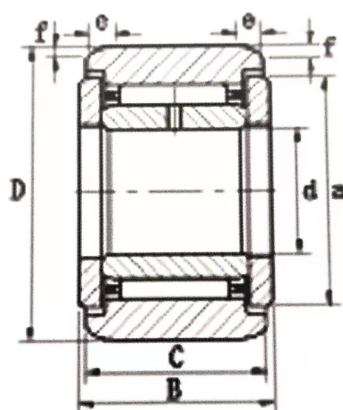

NAST-ZZ Series track roller bearing

NAST..ZZ NAST..ZZR

select	Inquiry	Bearing Designation		Weight	Dimension				Basic Load Rating kN		Limiting Speed rpm
		NO.	NO.		d	D	C	B	Dynamic	Static	
NAST 06 ZZ	NAST 06 ZZR	24.5	6	19	13.8	14	4.1	4.5	17000		
NAST 08 ZZ	NAST 08 ZZR	39	8	24	13.8	14	5.7	5.9	14000		
NAST 10 ZZ	NAST 10 ZZR	65	10	30	15.8	16	9.48	9.32	12000		
NAST 12 ZZ	NAST 12 ZZR	75	12	32	15.8	16	10	10.4	11000		
NAST 15 ZZ	NAST 15 ZZR	83	15	35	15.8	16	11.7	13.4	8500		
NAST 17 ZZ	NAST 17 ZZ	136	17	40	19.8	20	19.2	23.5	7500		
NAST 20 ZZ	NAST 20 ZZ	195	20	47	19.8	20	20.8	27	7000		
NAST 25 ZZ	NAST 25 ZZR	226	25	52	19.8	20	23	32.5	5500		
NAST 30 ZZ	NAST 30 ZZR	402	30	62	24.8	25	35.3	55.3	4500		
NAST 35 ZZ	NAST 35 ZZR	550	35	72	24.8	25	36	58.3	4000		
NAST 40 ZZ	NAST 40 ZZR	710	40	80	24.8	25	37.3	64.3	3500		

NAST-ZZ Series track roller bearing

NAST 45 ZZ	NAST 45 ZZR	760	45	85	24.8	25	37.3	66.3	3000
NAST 50 ZZ	NAST 50 ZZR	830	50	90	24.8	25	38.9	71.6	3000