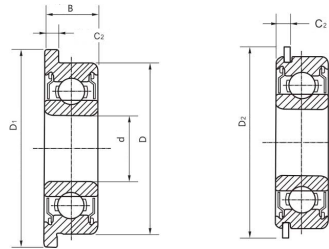

Metric Series

select	Inquiry	Product Number	Bearing Type	Dimensions [mm]					Basic Load Rating [N]	
				d	D	B	Df	Bf	Dynamic Load Rating (Cr)	Static Load Rating (Cor)
F691	Open Flanged Ball Bearings	1	4	1.6	5	0.5	120	30		
MF41x	Open Flanged Ball Bearings	1.2	4	1.8	4.8	0.4	95	26		
F681x	Open Flanged Ball Bearings	1.5	4	1.2	5	0.4	95	26		
F681xzz	Sealed Flanged Ball Bearings	1.5	4	2	5	0.6	95	26		
F691x	Open Flanged Ball Bearings	1.5	5	2	6.5	0.6	144	40		
F691xzz	Sealed Flanged Ball Bearings	1.5	5	2.6	6.5	0.8	144	40		
F601x	Open Flanged Ball Bearings	1.5	6	2.5	7.5	0.6	281	79		
F601xzz	Sealed Flanged Ball Bearings	1.5	6	3	7.5	0.8	281	79		
F682	Open Flanged Ball Bearings	2	5	1.5	6.1	0.5	144	40		
F682 2RS	Sealed Flanged Ball Bearings	2	5	1.5	6.1	0.5	144	40		
F682zz	Sealed Flanged Ball Bearings	2	5	2.3	6.1	0.6	144	40		
MF52	Open Flanged Ball Bearings	2	5	2	6.2	0.6	144	40		

Metric Series

MF52 2RS	Sealed Flanged Ball Bearings	2	5	2	6.2	0.6	144	40
MF52zz	Sealed Flanged Ball Bearings	2	5	2.5	6.2	0.6	144	40
F692	Open Flanged Ball Bearings	2	6	2.3	7.5	0.6	281	79
F692 2RS	Sealed Flanged Ball Bearings	2	6	3	7.5	0.8	281	79
F692zz	Sealed Flanged Ball Bearings	2	6	3	7.5	0.8	281	79
MF62	Open Flanged Ball Bearings	2	6	2.5	7.2	0.6	281	79
MF62 2RS	Sealed Flanged Ball Bearings	2	6	2.5	7.2	0.6	281	79
MF62zz	Sealed Flanged Ball Bearings	2	6	2.5	7.2	0.6	281	79
MF72	Open Flanged Ball Bearings	2	7	2.5	8.2	0.6	328	103
MF72 2RS	Sealed Flanged Ball Bearings	2	7	3	8.2	0.6	328	103
MF72zz	Sealed Flanged Ball Bearings	2	7	3	8.2	0.6	328	103
F602	Open Flanged Ball Bearings	2	7	2.8	8.5	0.7	328	103
F602 2RS	Sealed Flanged Ball Bearings	2	7	2.8	8.5	0.7	328	103
F602zz	Sealed Flanged Ball Bearings	2	7	3.5	8.5	0.9	328	103
F682x	Open Flanged Ball Bearings	2.5	6	1.8	7.1	0.5	178	59
F682x 2RS	Sealed Flanged Ball Bearings	2.5	6	1.8	7.1	0.5	178	59
F682xzz	Sealed Flanged Ball Bearings	2.5	6	2.6	7.1	0.8	178	59
F692x	Open Flanged Ball Bearings	2.5	7	2.5	8.5	0.7	328	103